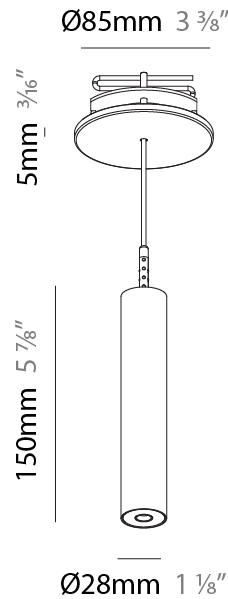

ELECTRICAL

Lamp Type: LED (Zhaga Standard)
Input Wattage (W): 6.6
Total Output Wattage (W): 6
Dimming: Tri-Mode (Non-Dimming and Phase Dimming (120Vac only) and 0-10V Dimming)
Driver Included: Yes
Driver Location: External
Driver Type: Constant Current - Universal
Driver Class: Class 2
Housing: ENCP3 w/Quick Connect
Input Voltage (V): 120 - 277
Constant Current (MA): 500

LED

Number of LEDs: 1
Color Temperature (°K): 2700 / 3000 / 4000
Max. Delivered Lumen (lm): 330 / 360 / 380
CRI: >90 CRI
Lamp Life (hrs): 50000
Upon Request: ***3500K available in minimum quantities (larger quantities upon request)

OPTICAL

Optic°: 24 / 32 / 34 / 55 / 58

RATINGS AND CERTIFICATIONS

Certified By: Certified for North American Standards
IP rating: IP20

Zaneen Group Inc. © 2026, T 1800-388-3382, F 416-247-9319, www.zaneen.com

Available for International specifications by adding 'INT' at the end of the existing Model #. For assistance on 'custom' specifications, contact zteam@zaneen.com. In a constant effort to supply the best product, we reserve the right to change specifications or materials without notice. The most recent specification sheets are found at zaneen.com