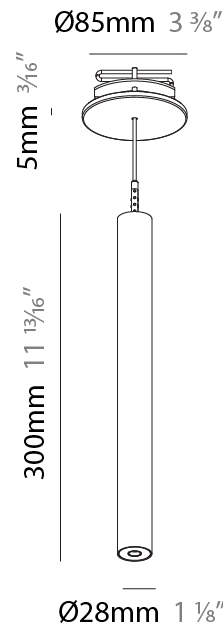

ELECTRICAL

Lamp Type: LED (Zhaga Standard)
Input Wattage (W): 6.6
Total Output Wattage (W): 6
Dimming: Tri-Mode (Non-Dimming and Phase Dimming (120Vac only) and 0-10V Dimming)
Driver Included: Yes
Driver Location: External
Driver Type: Constant Current - Universal
Driver Class: Class 2
Housing: ENCP3 w/Quick Connect
Input Voltage (V): 120 - 277
Constant Current (MA): 500

LED

Number of LEDs: 1
Color Temperature (°K): [2700 / 3000 / 4000](#)
Max. Delivered Lumen (lm): 330 / 360 / 380
CRI: >90 CRI
Lamp Life (hrs): 50000
Upon Request: ***3500K available in minimum quantities (larger quantities upon request)

OPTICAL

Optic°: [24 / 32 / 34 / 55 / 58](#)

RATINGS AND CERTIFICATIONS

Certified By: Certified for North American Standards
IP rating: IP20

Zaneen Group Inc. © 2026, T 1800-388-3382, F 416-247-9319, www.zaneen.com

Available for International specifications by adding 'INT' at the end of the existing Model #. For assistance on 'custom' specifications, contact zteam@zaneen.com. In a constant effort to supply the best product, we reserve the right to change specifications or materials without notice. The most recent specification sheets are found at zaneen.com