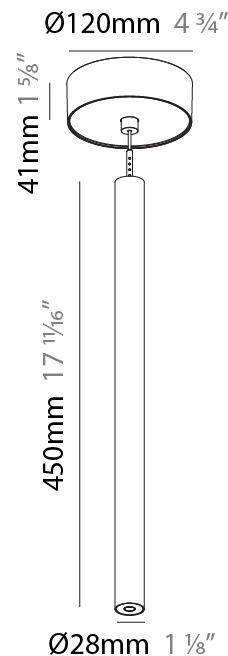

GENERAL

Series: Hangover
Subseries: Hangover Plug Monopoint Surface Canopy
Partner: Prolicht
Division: Architectural
Installation: Suspension
Product Type: Pendant
Mounting Location: Ceiling
Light Distribution: Direct

PHYSICAL

Shape: Cylinder
Diameter (mm): 28
Diameter (in): 1 1/8"
Height (mm): 450
Height (in): 17 11/16"
Max. Overall Height (mm): 2450
Max. Overall Height (in): 96 7/16"
Weight (kg): 0.504
Weight (lbs): 1.11
Fixture Finish: SSR / BKV / CWI / CRY / HAB / UFT / ITA / RUA / FTG / MYG / LOD / PUS / FRO / FUP / KIA / POP / BLS / SPG / MEY / GOH / CHC / COM / ABZ / JAG / OBR / MOS / ROR
Fixture Material: Aluminum
Cable Details: 2000mm or 4000mm Black Cable

ELECTRICAL

Lamp Type: LED (Zhaga Standard)
Input Wattage (W): 6.6
Total Output Wattage (W): 6
Dimming: Tri-Mode (Non-Dimming and Phase Dimming (120Vac only) and 0-10V Dimming)
Driver Included: Yes
Driver Location: External
Driver Type: Constant Current - Universal
Driver Class: Class 2
Housing: ENCP3 w/quick connect
Input Voltage (V): 120 - 277
Constant Current (MA): 500

LED

Number of LEDs: 1
Color Temperature (°K): 2700 / 3000 / 4000
Max. Delivered Lumen (lm): 330 / 360 / 380
CRI: >90 CRI
Lamp Life (hrs): 50000
Upon Request: ***3500K available in minimum quantities (larger quantities upon request)

OPTICAL

Optic°: 24 / 32 / 34 / 55 / 58

RATINGS AND CERTIFICATIONS

Certified By: Certified for North American Standards
IP rating: IP20