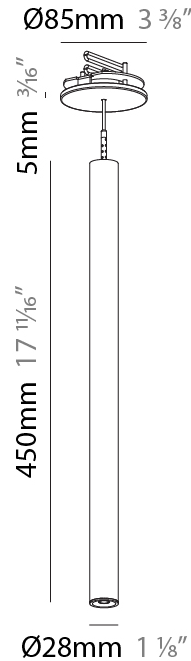

ELECTRICAL

Lamp Type: LED (Zhaga Standard)
Input Wattage (W): 6.4
Total Output Wattage (W): 6
Dimming: Tri-Mode (Non-Dimming and Phase Dimming (120Vac only) and 0-10V Dimming)
Driver Included: Yes
Driver Location: External
Driver Type: Constant Current - Universal
Driver Class: Class 2
Housing: ENCP3 w/Quick Connect
Input Voltage (V): 120 - 277
Constant Current (MA): 500

LED

Number of LEDs: 1
Color Temperature (°K): 2700 / 3000 / 3500 / 4000
Max. Delivered Lumen (lm): Max 381 / 404 / 426 / 438
Nominal Lumen (lm): 460 / 487 / 514 / 528
CRI: >90 CRI
Lamp Life (hrs): 50000

OPTICAL

Reflector°: 20 / 26 / 56

RATINGS AND CERTIFICATIONS

Certified By: CSA Certified to UL and CSA Standards

IP Rating: IP20 © 2026, T 1800-388-3382, F 416-247-9319, www.zaneen.com

Available for International specifications by adding 'INT' at the end of the existing Model #. For assistance on 'custom' specifications, contact zteam@zaneen.com. In a constant effort to supply the best product, we reserve the right to change specifications or materials without notice. The most recent specification sheets are found at zaneen.com