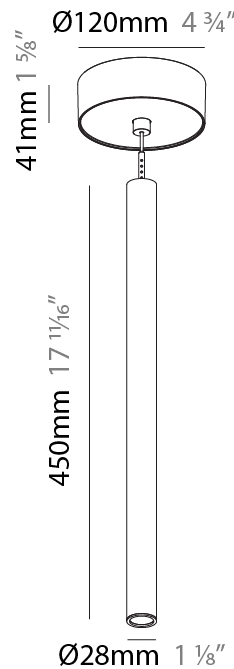

PHYSICAL

Shape: Cylinder
Diameter (mm): 28
Diameter (in): 1 1/8
Height (mm): 450
Height (in): 17 11/16
Max. Overall Height (mm): 2450
Max. Overall Height (in): 96 7/16
Weight (kg): 0.64
Weight (lbs): 1.41
Diffuser: Shine Ring - Opal / Yellow / Orange / Red / Blue / Green
Fixture Finish: SSR / BKV / CWI / CRY / HAB / UFT / ITA / RUA / FTG / MYG / LOD / PUS / FRO / FUP / KIA / POP / BLS / SPG / MEY / GOH / CHC / COM / ABZ / JAG / OBR / MOS / ROR
Fixture Material: Aluminum
Cable Details: 2000mm or 4000mm Black Cable

ELECTRICAL

Lamp Type: LED (Zhaga Standard)
Input Wattage (W): 6.6
Total Output Wattage (W): 6
Dimming: Tri-Mode (Non-Dimming and Phase Dimming (120Vac only) and 0-10V Dimming)
Driver Included: Yes
Driver Location: External
Driver Type: Constant Current - Universal
Driver Class: Class 2
Housing: ENCP3 w/quick connect
Input Voltage (V): 120 - 277
Constant Current (MA): 500

LED

Number of LEDs: 1
Color Temperature (°K): 2700 / 3000 / 3500 / 4000
Max. Delivered Lumen (lm): 330 / 350 / 363 / 370
CRI: >90 CRI
Efficiency (%): 86
Lamp Life (hrs): 50000
Upon Request: ***3500K available in minimum quantities (larger quantities upon request)

OPTICAL

Optic°: 24 / 32 / 58

RATINGS AND CERTIFICATIONS

Certified By: Certified for North American Standards
IP rating: IP20