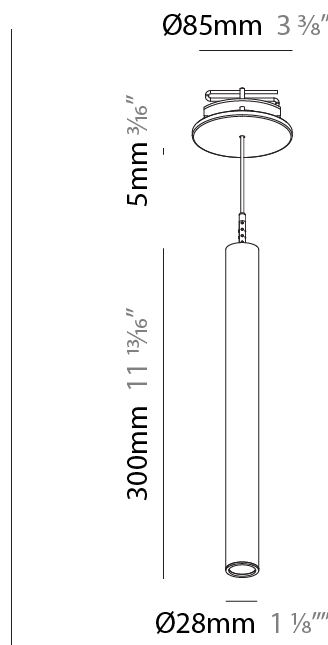

ELECTRICAL

Lamp Type: LED (Zhaga Standard)
Input Wattage (W): 6.6
Total Output Wattage (W): 6
Dimming: Tri-Mode (Non-Dimming and Phase Dimming (120Vac only) and 0-10V Dimming)
Driver Included: Yes
Driver Location: External
Driver Type: Constant Current - Universal
Driver Class: Class 2
Housing: ENCP3 w/Quick Connect
Input Voltage (V): 120 - 277
Constant Current (MA): 500

LED

Number of LEDs: 1
Color Temperature (°K): 2700 / 3000 / 4000
Max. Delivered Lumen (lm): 330 / 360 / 380
CRI: >90 CRI
Lamp Life (hrs): 50000
Upon Request: ***3500K available in minimum quantities (larger quantities upon request)

OPTICAL

Optic°: 24 / 32 / 58

RATINGS AND CERTIFICATIONS

Certified By: Certified for North American Standards

© 2026, T 1800-388-3382, F 416-247-9319, www.zaneen.com

Available for International specifications by adding 'INT' at the end of the existing Model #. For assistance on 'custom' specifications, contact zteam@zaneen.com. In a constant effort to supply the best product, we reserve the right to change specifications or materials without notice. The most recent specification sheets are found at zaneen.com